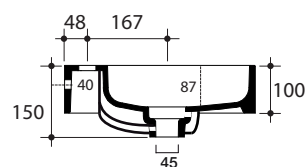

White

OVERFLOW & WASTE

32mm overflow plug & waste not included.

Compatible with the Studio Bagno ceramic plug & waste.

INCLUSIONS

Wall fixing bolts included.

REAR VIEW

FRONT VIEW