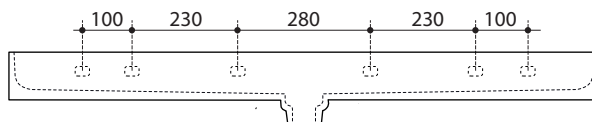

White

OVERFLOW & WASTE

32mm overflow plug & waste not included.

Compatible with the Studio Bagno ceramic plug & waste.

INCLUSIONS

Wall fixing bolts included.

REAR VIEW

FRONT VIEW