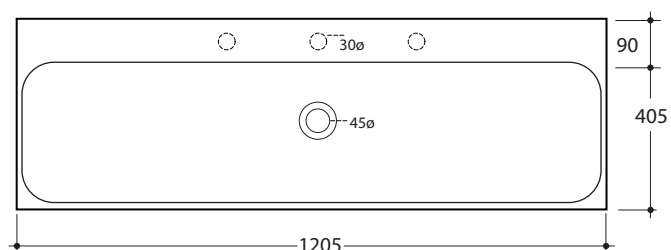

Unit 120

STYLE

Bench/Wall

CODE

UTL04/0
UTL04/1
UTL04/2

WEIGHT

23.7 kg

COLOURS

White

OVERFLOW & WASTE

32mm overflow plug & waste not included.

Compatible with the Studio Bagno ceramic plug & waste.

INCLUSIONS

Wall fixing bolts included.

REAR VIEW

FRONT VIEW