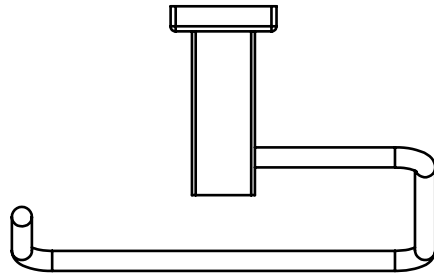

BATHROOM BUTLER® 8500 Series TOWEL RING - OPEN

Finish:

Code:

POLISHED GRADE 304 Stainless Steel

8541POLS

BRUSHED GRADE 304 Stainless Steel

8541BRSH

*Dimensions given are in millimeters.
Bathroom Butler® reserves the right to alter and/or remove
designs from time to time without prior notice.
This drawing is to be used for reference purposes only. E &O.E.*