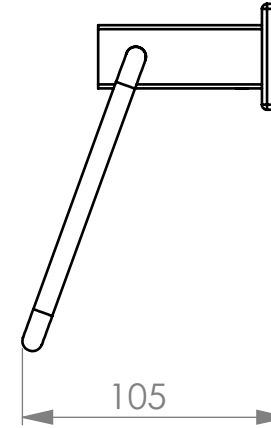

BATHROOM BUTLER® 8500 Series TOWEL RING - OPEN

Finish:

Code:

POLISHED GRADE 304 Stainless Steel

8541POLS

BRUSHED GRADE 304 Stainless Steel

8541BRSH

*Dimensions given are in millimeters.
Bathroom Butler® reserves the right to alter and/or remove
designs from time to time without prior notice.
This drawing is to be used for reference purposes only. E &O.E.*