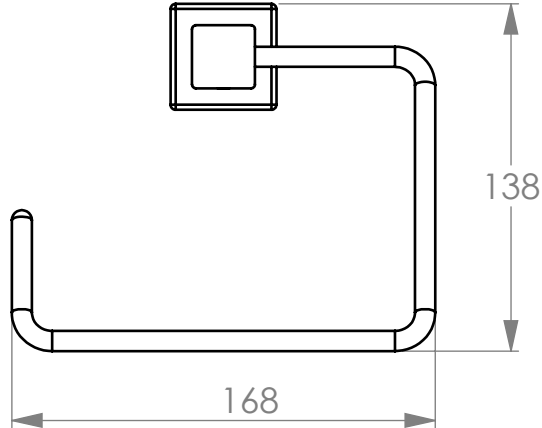

BATHROOM BUTLER® 8500 Series TOWEL RING - OPEN

Finish:

Code:

POLISHED GRADE 304 Stainless Steel

8541POLS

BRUSHED GRADE 304 Stainless Steel

8541BRSH

*Dimensions given are in millimeters.
Bathroom Butler® reserves the right to alter and/or remove
designs from time to time without prior notice.
This drawing is to be used for reference purposes only. E &O.E.*