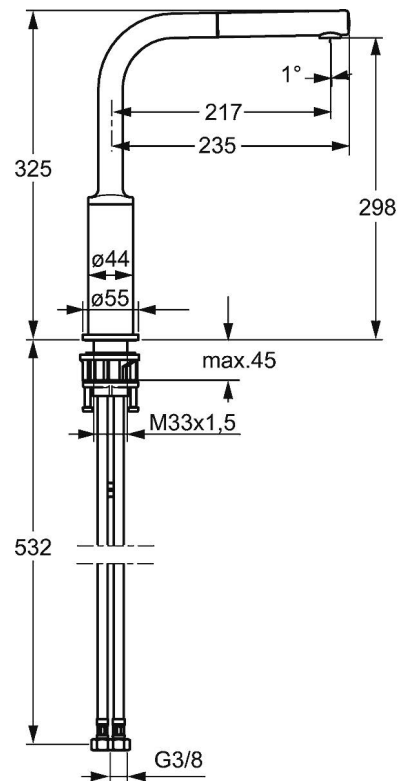

HANSARONDA STRAIGHT SPOUT KITCHEN MIXER WITH PULL OUT AERATOR

Product Image

Technical Specification

Description

HansaRonda Gooseneck Kitchen Mixer
With Pull Out Aerator
WELS 4 Star / 7.5Lpm

549122730037

Additional Information

- 15 year Warranty* Conditions Apply
- German Engineered
- 25mm Cartridge
- Variable volume & temperature limiter
- Extractable hand spray
- Swivel Spout 150° range