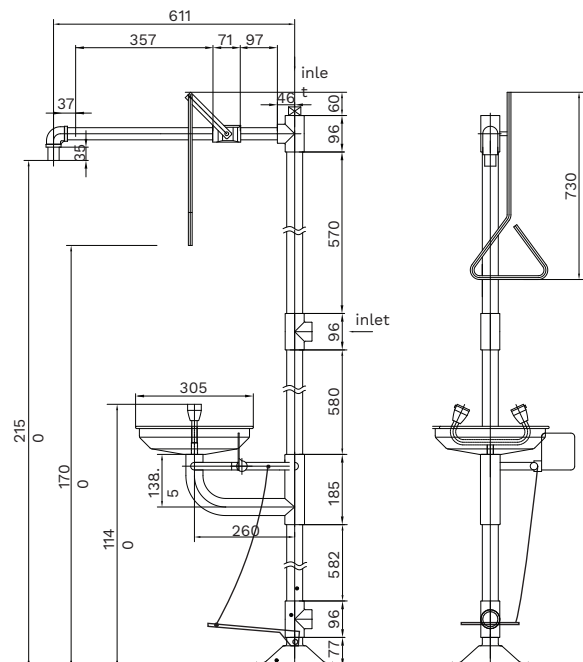

ECO1000FPEXP

Combination Shower and Eye Wash

ECOSAFE Combination Floor-Mounted Shower and Eye Wash with Stainless Steel Bowl and Foot Pedal

Technical Information:

Material	304 Stainless Steel
Outlet (Shower)	Drench Shower Min. 75.7Lpm
Outlet (Eye Wash)	Laminar Flow Min. 11.4Lpm
Working Pressure	200kpa - 500kpa
Working Temp.	16°C - 38°C
Colour	Stainless Steel (Polished)
Servicing	Regular
Warranty	5 Years*

Features:

- Signs included with product
- Laminar flow in eye wash uses zero vertical velocity to provide gentler experience
- Water distribution pattern in shower head and the flow holes are designed to prevent any lime build up or restrictions
- Shower spray has a minimum diameter of 50.8cm for complete coverage
- Valves available for temperatures in excess of 38°C
- Gentec can customize products to suit customer requirements
- Recommended for Science, Education and Industrial projects