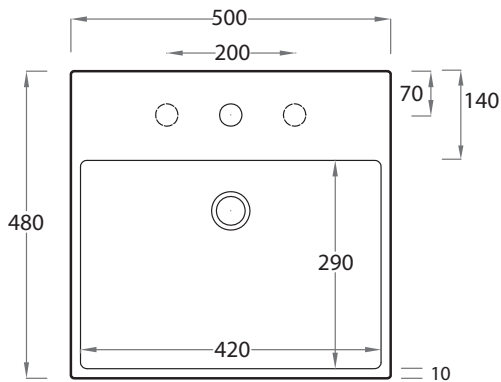

## Quadro 50 Bench Basin

**Product Code:** AC6100/A (NTH), AC6101/A (1TH)

The Quadro 50 Wall Basin has a slimline rim with a sturdy tap landing making this basin both functional and stylish.

### Specifications

<b>Colour / Finish</b>	—	White / Gloss
<b>Material</b>	—	Ceramic
<b>Bowl Capacity</b>	—	10L to Overflow
<b>Tap Holes</b>	—	NTH and 1TH
<b>Overflow:</b>	—	Integral
<b>Waste Outlet</b>	—	32mm overflow plug and waste to be ordered separately
<b>W x D x H</b>	—	500 x 480 x 160mm
<b>Warranty</b>	—	10 years
<b>Installation</b>	—	This basin is not glazed at the rear, therefore, it is recommended that it be installed directly against the wall behind.