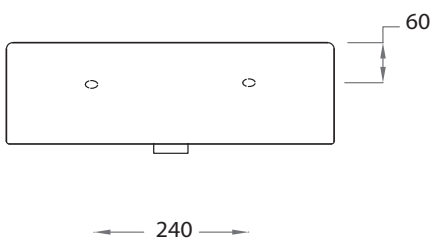

## Quadro 50 Bench Basin

**Product Code:** AC6100/A (NTH), AC6101/A (1TH)

The Quadro 50 Wall Basin has a slimline rim with a sturdy tap landing making this basin both functional and stylish.

### Specifications

<b>Colour / Finish</b>	—	White / Gloss
<b>Material</b>	—	Ceramic
<b>Bowl Capacity</b>	—	10L to Overflow
<b>Tap Holes</b>	—	NTH and 1TH
<b>Overflow:</b>	—	Integral
<b>Waste Outlet</b>	—	32mm overflow plug and waste to be ordered separately
<b>W x D x H</b>	—	500 x 480 x 160mm
<b>Warranty</b>	—	10 years
<b>Installation</b>	—	This basin is not glazed at the rear, therefore, it is recommended that it be installed directly against the wall behind.