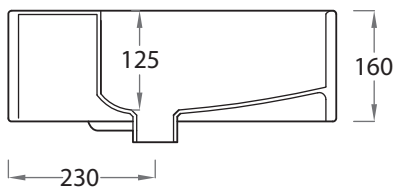

## Quadro 50 Bench Basin

**Product Code:** AC6100/A (NTH), AC6101/A (1TH)

The Quadro 50 Wall Basin has a slimline rim with a sturdy tap landing making this basin both functional and stylish.

### Specifications

<b>Colour / Finish</b>	—	White / Gloss
<b>Material</b>	—	Ceramic
<b>Bowl Capacity</b>	—	10L to Overflow
<b>Tap Holes</b>	—	NTH and 1TH
<b>Overflow:</b>	—	Integral
<b>Waste Outlet</b>	—	32mm overflow plug and waste to be ordered separately
<b>W x D x H</b>	—	500 x 480 x 160mm
<b>Warranty</b>	—	10 years
<b>Installation</b>	—	This basin is not glazed at the rear, therefore, it is recommended that it be installed directly against the wall behind.