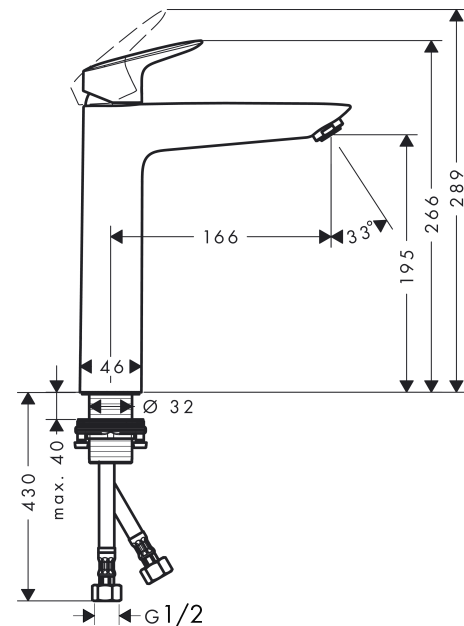

Logis

Single lever basin mixer 190 without waste set

Surfaces: **chrome** Article Number: **71091003**

WELS 5 STAR

5 litres per minute

15 YEAR WARRANTY

Description

product features

- ComfortZone 190
- projection 166 mm
- normal spray
- flow rate: 5 l/min
- ceramic cartridge
- temperature limitation adjustable
- without waste set
- suitable for continuous flow water heaters
- connection dimension: DN15

Technology

Design awards

reddot award 2014
winner

Certificates

Product image

Scale drawing

Flowchart