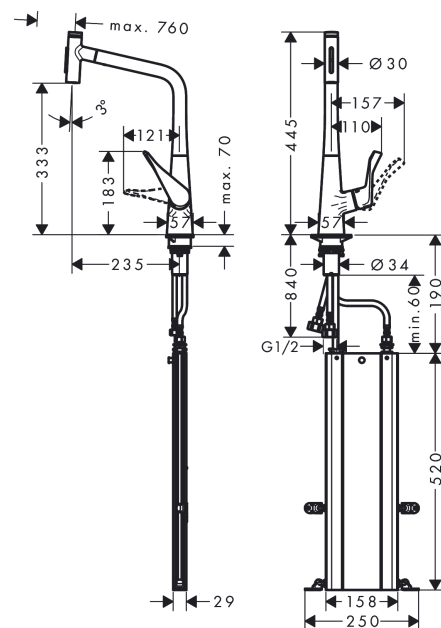

Metris M71

Single lever kitchen mixer 320, pull-out spray, 2jet, sBox

Surfaces: **Chrome** Article Number: **73816003**

Description

product features

- consists of: single lever kitchen mixer, hose box
- ComfortZone 320
- swivel range adjustable in 2 steps to 110° or 150°
- laminar spray, shower spray
- lockable shower spray, spray returns through pressing spray diverter and spray returns automatically through handle closing
- Select button for a comfortable start/stop of the water flow
- MagFit magnetic shower support
- maximum flow rate at 3 bar: 5,5 l/min
- suitable for continuous flow water heaters
- extension length up to 76 cm
- tap hole with Ø 35 mm required
- scope of supply: single lever kitchen mixer, connection hoses, fixing set, mounting material, assembly instruction

Technology

Certificates

Product image

Scale drawing

Metris M71

Single lever kitchen mixer 320, pull-out spray, 2jet, sBox

Surfaces: **Chrome** Article Number: **73816003**

Flowchart