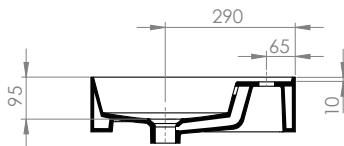

Twenty 80 Left Bowl Wall Basin

Product Code: TC20830/S (NTH), TC20831/S (1TH), TC20833/S (3TH)

The Twenty collection of luxury basins embody sleek and precise styling. Crisp planes, thin walls and a perimeter that elegantly frames the basin tops, combine to present feature pieces that are distinctive while not being bulky. Four configurations are available; full bowl, centre bowl with side shelves, right or left hand bowl with side shelf.

Specifications

Colour / Finish	—	White / Gloss
Material	—	Vitreous China
Bowl Capacity	—	7L to Overflow
Tap Holes	—	0, 1 or 3
Overflow	—	Integral
Waste Outlet	—	32mm Overflow Plug & Waste to be ordered separately (TA3240 or TA4032)
W x D x H	—	810 x 460 x 125mm
Fixings	—	Wall fixing bolts supplied (WFB100)
Warranty	—	10 years