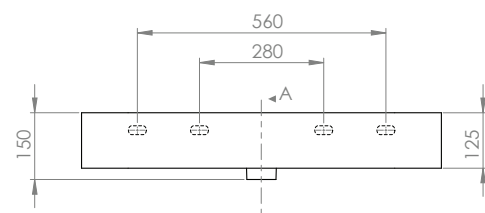

Twenty 80 Left Bowl Wall Basin

Product Code: TC20830/S (NTH), TC20831/S (1TH), TC20833/S (3TH)

The Twenty collection of luxury basins embody sleek and precise styling. Crisp planes, thin walls and a perimeter that elegantly frames the basin tops, combine to present feature pieces that are distinctive while not being bulky. Four configurations are available; full bowl, centre bowl with side shelves, right or left hand bowl with side shelf.

Specifications

Colour / Finish	—	White / Gloss
Material	—	Vitreous China
Bowl Capacity	—	7L to Overflow
Tap Holes	—	0, 1 or 3
Overflow	—	Integral
Waste Outlet	—	32mm Overflow Plug & Waste to be ordered separately (TA3240 or TA4032)
W x D x H	—	810 x 460 x 125mm
Fixings	—	Wall fixing bolts supplied (WFB100)
Warranty	—	10 years