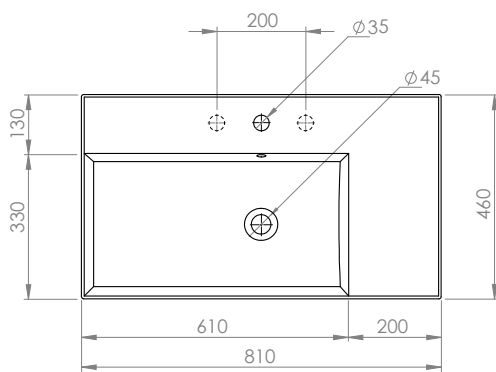

Twenty 80 Left Bowl Wall Basin

Product Code: TC20830/S (NTH), TC20831/S (1TH), TC20833/S (3TH)

The Twenty collection of luxury basins embody sleek and precise styling. Crisp planes, thin walls and a perimeter that elegantly frames the basin tops, combine to present feature pieces that are distinctive while not being bulky. Four configurations are available; full bowl, centre bowl with side shelves, right or left hand bowl with side shelf.

Specifications

Colour / Finish	—	White / Gloss
Material	—	Vitreous China
Bowl Capacity	—	7L to Overflow
Tap Holes	—	0, 1 or 3
Overflow	—	Integral
Waste Outlet	—	32mm Overflow Plug & Waste to be ordered separately (TA3240 or TA4032)
W x D x H	—	810 x 460 x 125mm
Fixings	—	Wall fixing bolts supplied (WFB100)
Warranty	—	10 years