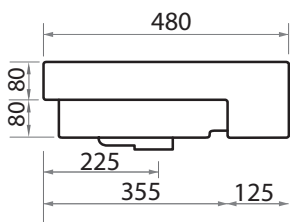

## Quadro 50 Semi-Recessed Basin

**Product Code: AC6200 (NTH), AC6201 (1TH)**

The Quadro 50 Semi-Recessed Basin has a slimline rim with a sturdy tap landing making this basin both functional and stylish.

### Specifications

<b>Colour / Finish</b>	—	White / Gloss
<b>Material</b>	—	Vitreous China
<b>Bowl Capacity</b>	—	10L to Overflow
<b>Tap Holes</b>	—	0 or 1
<b>Waste Outlet</b>	—	32mm Overflow/ Plug & Waste to be ordered separately (TA3240)
<b>W x D x H</b>	—	500 x 480 x 160mm
<b>Bench Depth</b>	—	Minimum 360mm recommended
<b>Warranty</b>	—	10 years