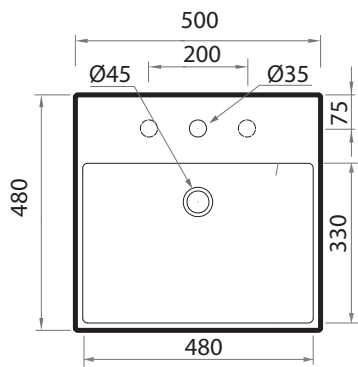

## Quadro 50 Semi-Recessed Basin

**Product Code: AC6200 (NTH), AC6201 (1TH)**

The Quadro 50 Semi-Recessed Basin has a slimline rim with a sturdy tap landing making this basin both functional and stylish.

### Specifications

<b>Colour / Finish</b>	—	White / Gloss
<b>Material</b>	—	Vitreous China
<b>Bowl Capacity</b>	—	10L to Overflow
<b>Tap Holes</b>	—	0 or 1
<b>Waste Outlet</b>	—	32mm Overflow/ Plug & Waste to be ordered separately (TA3240)
<b>W x D x H</b>	—	500 x 480 x 160mm
<b>Bench Depth</b>	—	Minimum 360mm recommended
<b>Warranty</b>	—	10 years