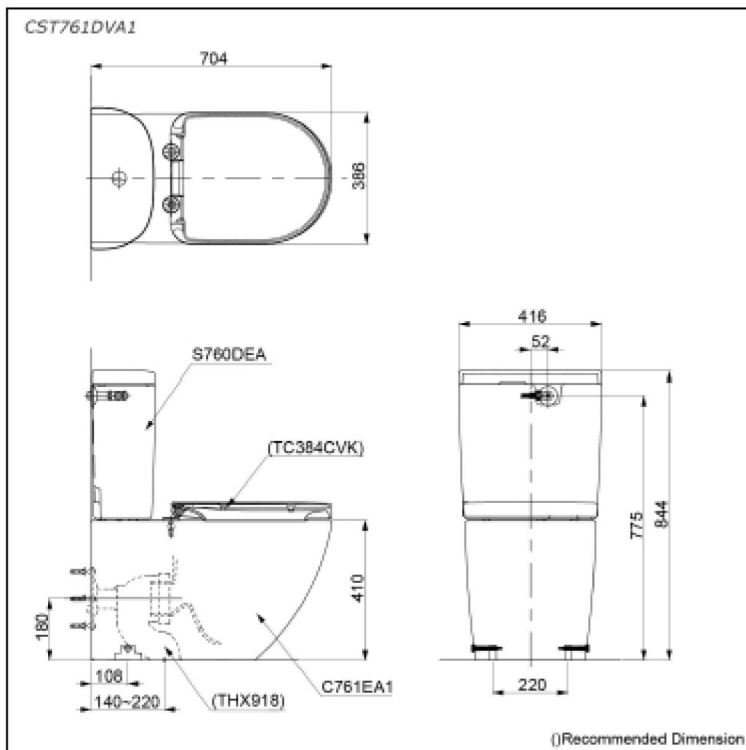

Colors

White (CEFIONTECT)