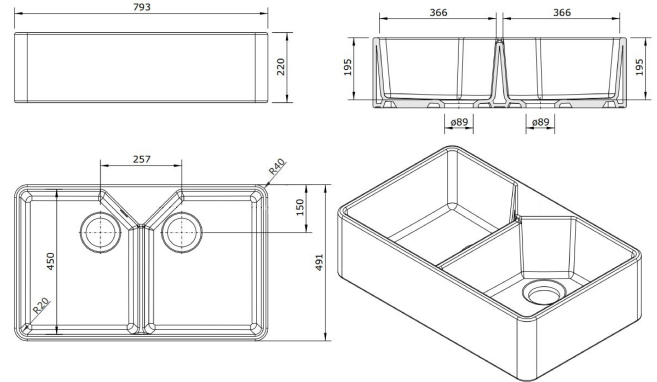

Chester 80 x 50 Double Flat Front Fine Fireclay Butler Sink

Code: 7408

TRADITIONAL & HAMPTONS STYLE SPECIALISTS

Specifications

- Double-glazed fine fireclay sink
- Made in Portugal
- Waste Outlet Included: 90x50mm Basket Wastes
- Stainless steel grids available at \$98 each
- Capacity Per Bowl: 30L
- Suitable for use with food waste disposer - we recommend purchase of an extended flange and a model with anti-vibration collar
- Fine Fireclay is a natural product and therefore subject to variations. This should be seen as a quality that adds to its unique natural beauty. Variations +/- 2% to the specifications are common and acceptable and are within industry tolerance. We always recommend the cabinet maker and stone provider has the actual sink with them to measure before making cabinetry or cutting stone. For more information please visit our Installation, Care & Warranty page, or Contact Us.