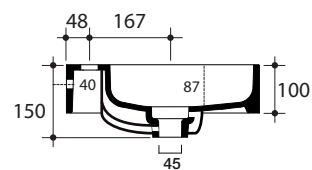

COLOURS

White

OVERFLOW & WASTE

32mm overflow plug & waste not included.

Compatible with the Studio Bagno ceramic plug & waste.

INCLUSIONS

Wall fixing bolts included.

REAR VIEW

FRONT VIEW