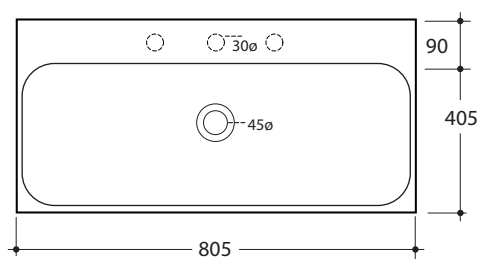

COLOURS

White

OVERFLOW & WASTE

32mm overflow plug & waste not included.

Compatible with the Studio Bagno ceramic plug & waste.

INCLUSIONS

Wall fixing bolts included.

REAR VIEW

FRONT VIEW