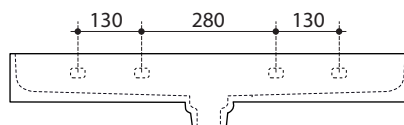

COLOURS

White

OVERFLOW & WASTE

32mm overflow plug & waste not included.

Compatible with the Studio Bagno ceramic plug & waste.

INCLUSIONS

Wall fixing bolts included.

REAR VIEW