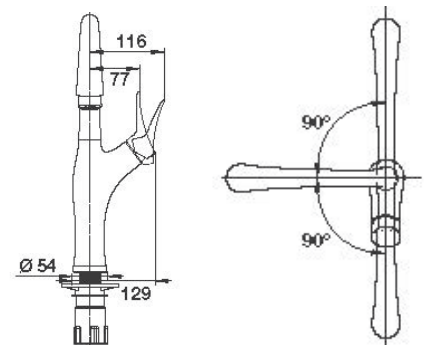

Specifications

Material:

Anthracite and chrome

WELS Rating:

6

Litres Per Minute:

4.5

Recommended Pressure:

300kPa

Min Pressure:

150kPa

Max Pressure:

1000kPa

Dimensions:

400mm total height
200mm spout length
255mm spout height

Spout Swivel:

180°

Mounting Hole:

Ø 54 mm tap hole required

Warranty:

10 years

Line Drawings

Note: Measurements are within 2 - 3mm of factory tolerance. It is advisable to check dimensions of physical product when measuring for installations and before doing any cut outs.
*Due to continual product development the information provided is not final and may be subject to change.