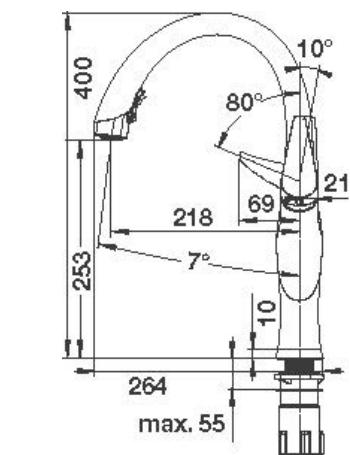

Specifications

Material:

Anthracite and chrome

WELS Rating:

6

Litres Per Minute:

4.5

Recommended Pressure:

300kPa

Min Pressure:

150kPa

Max Pressure:

1000kPa

Dimensions:

400mm total height
200mm spout length
255mm spout height

Spout Swivel:

180°

Mounting Hole:

Ø 54 mm tap hole required

Warranty:

10 years

Line Drawings

Note: Measurements are within 2 - 3mm of factory tolerance. It is advisable to check dimensions of physical product when measuring for installations and before doing any cut outs.
*Due to continual product development the information provided is not final and may be subject to change.