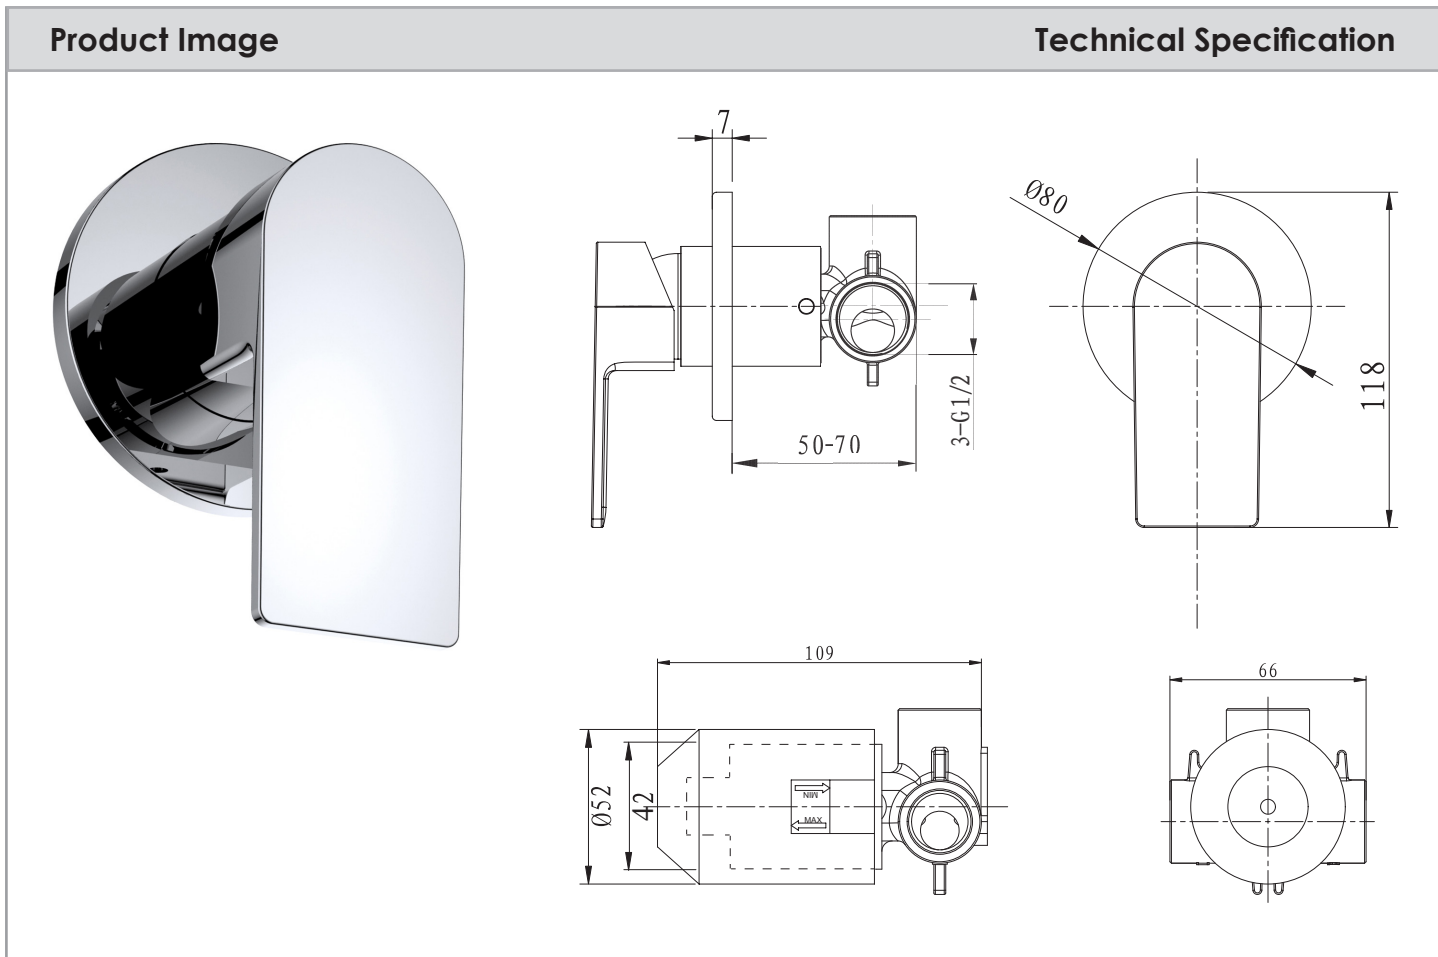

EVOKE SHOWER MIXER

Description	
Evoke Shower Mixer	
SM325837	Evoke Shower Trim Set
SM320037	Universal Round Shower Body

Additional Information
<ul style="list-style-type: none"> • 35mm European Ceramic Cartridge • 20mm In-Wall Depth Adjustment • Compact trim plate 80mm Ø • 15 Year Replacement Warranty*