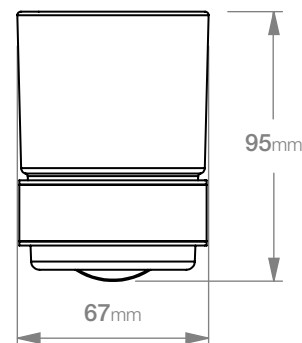

Original UX Fischer® supplied,
phased in from June 2015.

x2

x2