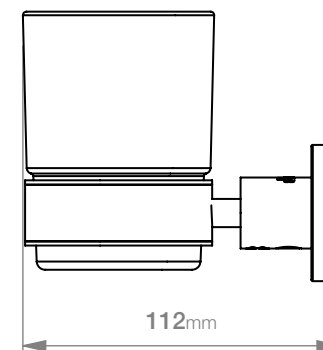

BB™ BATHROOM
BUTLER

USA: 631.464.2851 • info@bathroombutler.com • www.bathroombutler.com
South Africa: 0860 104 653 • info@bathroombutler.co.za • www.bathroombutler.co.za
Australia: 1300 133 320 • sales@bathe.net.au • www.bathe.net.au
Mauritius: 230 242 1248 • sales@lisinggroup.com • www.bathroombutler.com

Document version **2.3**
Product version **2.1**