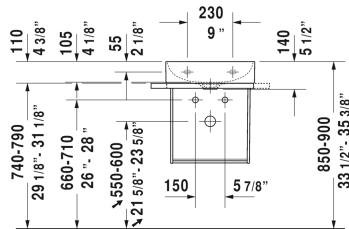

**DuraSquare Metal console wall-mounted \*\* # 003110..00**

| < 20 1/4" Inch > |

Metal console wall-mounted **	Dimension	Weight	Order number
hardware included, for handrinse basin # 073245, towel rail right or left, reversible			
<b>Colors</b>			
10 Chrome 46 Black			
<b>Variant</b>			
Chrome	20 1/4" x 13 1/8" Inch	9.9 lb	003110..00
<b>Infobox</b>			
** Glas inserts are not included - please order separately			
<b>Suitable products</b>			
Furniture handrinse basin without overflow, with faucet deck, ceramic covered slotted waste included, underside fully glazed, hardware included, wall-mounted, 17 3/4" x 13 3/4" Inch	17 3/4" x 13 3/4" Inch		073245
Glass inserts safety glass, for metal console # 003109, 003110, 16 1/2" x 10 3/8" Inch	16 1/2" x 10 3/8" Inch		009966

All drawings contain the necessary measurements which are subject to standard tolerances. They are stated in inch & mm and are non-binding. Exact measurements, in particular for customized installation scenarios, can only be taken from the finished ceramic piece.