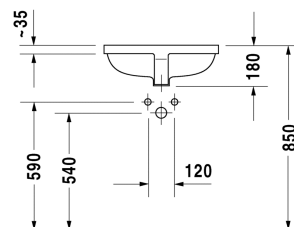

Vanity basin # 0305490022

| < 490 mm > |

Vanity basin	Dimension	Weight	Order number
special ground for Duravit furniture, undercounter basin, with overflow, without tap platform, 490 mm			
Colors			
00 White Alpin			
Variant			
☒	490 x 365 mm	9.100 kg	0305490022
Infobox			
Measurements of undercounter models represent interior measurements, Undercounter basin only in combination with variable consoles, as well as vanity units for undercounter basins, see recommendation of furniture on page xxx. Delivery only in combination of console or vanity unit with attached washbasin, Not available in WonderGliss			
Accessory			
Push-open waste for washbasins with overflow		0.400 kg	005052
Suitable products			
Vanity unit wall-mounted for undercounter basin f-bonded 1 pull-out compartment, countertop including one cut-out, for 1 undercounter basin f-bonded, central incl. siphon cover, 800 x 550 mm	800 x 550 mm		KT6894
Vanity unit wall-mounted for undercounter basin f-bonded 1 pull-out compartment, countertop including one cut-out, for 1 undercounter basin f-bonded, central incl. siphon cover, 1000 x 550 mm	1000 x 550 mm		KT6895
Vanity unit wall-mounted for undercounter basin f-bonded 1 pull-out compartment, countertop including one cut-out, for 1 undercounter basin f-bonded, central incl. siphon cover, 1200 x 550 mm	1200 x 550 mm		KT6896
Vanity unit wall-mounted for undercounter basin f-bonded 2 pull-out compartments, for 1 undercounter basin f-bonded, siphon cover included, 1400 x 550 mm	1400 x 550 mm		KT6897 L/R
Vanity unit wall-mounted for undercounter basin f-bonded 2 drawers, upper drawer including cut-out for siphon and siphon cover, countertop including one cut-out, for 1 undercounter basin f-bonded, central, 800 x 550 mm	800 x 550 mm		KT6854

Vanity basin # 0305490022

|< 490 mm >|

Vanity unit floor-standing 2 doors, 1 glass shelf, Plinth panel with integrated plinth leg (adjustable), 1000 x 548 mm	1000 x 548 mm	XL6811
--	---------------	--------