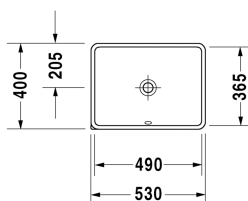

Vanity basin # 0305490022

| < 490 mm > |

Vanity basin	Dimension	Weight	Order number
special ground for Duravit furniture, undercounter basin, with overflow, without tap platform, 490 mm			
Colors			
00 White Alpin			
Variant			
☒	490 x 365 mm	9.100 kg	0305490022
Infobox			
Measurements of undercounter models represent interior measurements, Undercounter basin only in combination with variable consoles, as well as vanity units for undercounter basins, see recommendation of furniture on page xxx. Delivery only in combination of console or vanity unit with attached washbasin, Not available in WonderGliss			
Accessory			
Push-open waste for washbasins with overflow		0.400 kg	005052
Suitable products			
Vanity unit wall-mounted for undercounter basin f-bonded 1 pull-out compartment, countertop including one cut-out, for 1 undercounter basin f-bonded, central incl. siphon cover, 800 x 550 mm	800 x 550 mm		KT6894
Vanity unit wall-mounted for undercounter basin f-bonded 1 pull-out compartment, countertop including one cut-out, for 1 undercounter basin f-bonded, central incl. siphon cover, 1000 x 550 mm	1000 x 550 mm		KT6895
Vanity unit wall-mounted for undercounter basin f-bonded 1 pull-out compartment, countertop including one cut-out, for 1 undercounter basin f-bonded, central incl. siphon cover, 1200 x 550 mm	1200 x 550 mm		KT6896
Vanity unit wall-mounted for undercounter basin f-bonded 2 pull-out compartments, for 1 undercounter basin f-bonded, siphon cover included, 1400 x 550 mm	1400 x 550 mm		KT6897 L/R
Vanity unit wall-mounted for undercounter basin f-bonded 2 drawers, upper drawer including cut-out for siphon and siphon cover, countertop including one cut-out, for 1 undercounter basin f-bonded, central, 800 x 550 mm	800 x 550 mm		KT6854