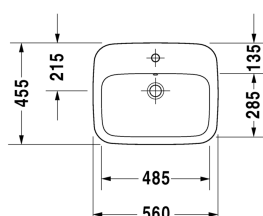

DuraStyle Vanity basin # 0374560000

| < 560 mm > |

Vanity basin	Dimension	Weight	Order number
countertop basin, with overflow, with tap platform, 560 mm			
Colors			
00 White Alpin			
Variant			
●	560 x 455 mm	10.500 kilogram	0374560000
Sanitary ceramics with the special WonderGliss surface finish will remain clean and attractive-looking for a long time to come. When ordering WonderGliss please add a "1" as eleventh digit to the model number.			
Suitable products			
Vanity unit wall-mounted 1 pull-out compartment, countertop including one cut-out, for 1 vanity basin central, 1200 x 550 mm	1200 x 550 mm		KT6796
Vanity unit wall-mounted 2 drawers, upper drawer including cut-out for siphon and siphon cover, countertop including one cut-out, for 1 vanity basin central, 1200 x 550 mm	1200 x 550 mm		KT6756
Vanity unit wall-mounted 1 pull-out compartment, countertop including one cut-out, for 1 vanity basin central, 1000 x 550 mm	1000 x 550 mm		KT6795
Vanity unit wall-mounted 2 pull-out compartments, 1 countertop with one cut-out or two cut-outs, for 1 or 2 vanity basin(s), 1400 x 550 mm	1400 x 550 mm		KT6797 B/L/R
Vanity unit wall-mounted 2 drawers, upper drawer including cut-out for siphon and siphon cover, countertop including one cut-out, for 1 vanity basin central, 800 x 550 mm	800 x 550 mm		KT6754
Vanity unit wall-mounted 2 drawers, upper drawer including cut-out for siphon and siphon cover, countertop including one cut-out, for 1 vanity basin central, 1000 x 550 mm	1000 x 550 mm		KT6755
Vanity unit wall-mounted 4 drawers, drawer beneath basin including cut-out for siphon and siphon cover, 1 countertop with one cut-out or two cut-outs, for 1 or 2 vanity basin(s), 1400 x 550 mm	1400 x 550 mm		KT6757 B/L/R
Vanity unit for console 2 drawers, upper drawer including cut-out for siphon and siphon cover, 600 x 478 mm	600 x 478 mm		H26310