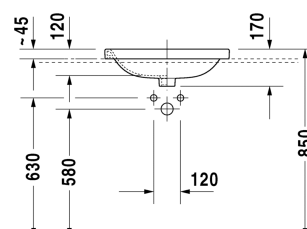

DuraStyle Vanity basin # 0374560000

| < 560 mm > |

Vanity basin	Dimension	Weight	Order number
countertop basin, with overflow, with tap platform, 560 mm			
Colors			
00 White Alpin			
Variant			
●	560 x 455 mm	10.500 kilogram	0374560000
Sanitary ceramics with the special WonderGliss surface finish will remain clean and attractive-looking for a long time to come. When ordering WonderGliss please add a "1" as eleventh digit to the model number.			
Suitable products			
Vanity unit wall-mounted 1 pull-out compartment, countertop including one cut-out, for 1 vanity basin central, 1200 x 550 mm	1200 x 550 mm		KT6796
Vanity unit wall-mounted 2 drawers, upper drawer including cut-out for siphon and siphon cover, countertop including one cut-out, for 1 vanity basin central, 1200 x 550 mm	1200 x 550 mm		KT6756
Vanity unit wall-mounted 1 pull-out compartment, countertop including one cut-out, for 1 vanity basin central, 1000 x 550 mm	1000 x 550 mm		KT6795
Vanity unit wall-mounted 2 pull-out compartments, 1 countertop with one cut-out or two cut-outs, for 1 or 2 vanity basin(s), 1400 x 550 mm	1400 x 550 mm		KT6797 B/L/R
Vanity unit wall-mounted 2 drawers, upper drawer including cut-out for siphon and siphon cover, countertop including one cut-out, for 1 vanity basin central, 800 x 550 mm	800 x 550 mm		KT6754
Vanity unit wall-mounted 2 drawers, upper drawer including cut-out for siphon and siphon cover, countertop including one cut-out, for 1 vanity basin central, 1000 x 550 mm	1000 x 550 mm		KT6755
Vanity unit wall-mounted 4 drawers, drawer beneath basin including cut-out for siphon and siphon cover, 1 countertop with one cut-out or two cut-outs, for 1 or 2 vanity basin(s), 1400 x 550 mm	1400 x 550 mm		KT6757 B/L/R
Vanity unit for console 2 drawers, upper drawer including cut-out for siphon and siphon cover, 600 x 478 mm	600 x 478 mm		H26310