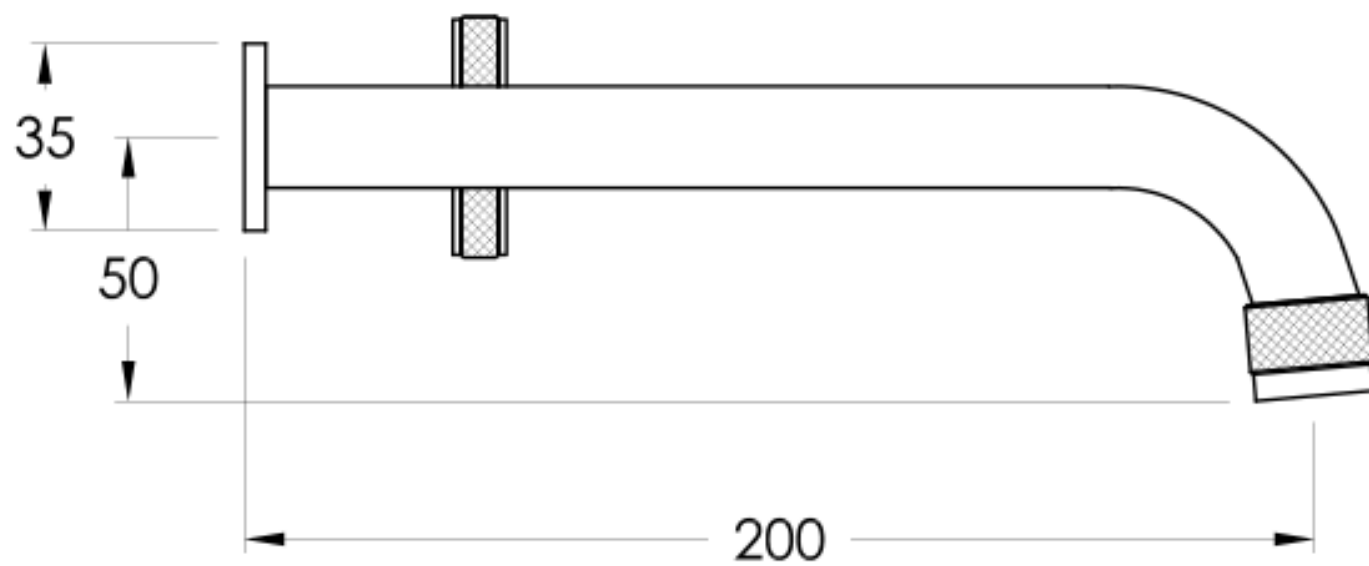

Brodware

YOKATO DISC

1.9306.02.6.XX

XX Indicates finish
 Manufacturing engineers of quality commercial and residential fittings
 Dimensions subjects to change without notice. All dimensions are approximate
 Copyright © Brodware Pty Ltd 2018. www.brodware.com