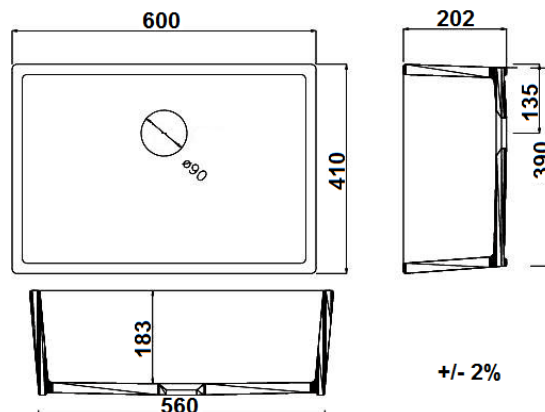

Galdor 60 x 41 Fine Fireclay Sink

Code: HG6040

BATHROOM | KITCHEN | LAUNDRY | TRADITIONAL & HAMPTONS STYLE SPECIALISTS

Specifications

- Material: Fine Fireclay
- Finish: White Gloss
- Waste Outlet Included: 90x50mm Basket Waste
- Mounting options: Butler (front showing), Counter Top (not glazed on back), Under Counter (framework required)
- Capacity: 36L
- Suitable for use with food waste disposer – we recommend purchase of an extended flange and a model with anti-vibration collar
- Note: Fine Fireclay is a natural product and therefore subject to variations. This should be seen as a quality that adds to its unique natural beauty. Variations +/- 2% to the specifications are common and acceptable and are within industry tolerance. We always recommend the cabinet maker and stone provider has the actual sink with them to measure before making cabinetry or cutting stone. For more information please visit our Installation Care & Warranty page or Contact Us.