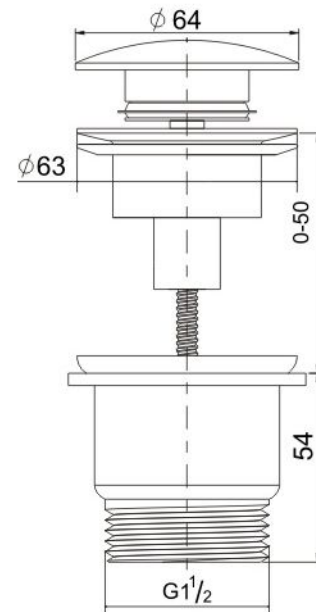

Universal 32/40mm Two Piece Mushroom Brass Pop-up Waste - Matte Black

Code: USM40AMB

Specifications

- Material: Brass
- Finish: Durable electroplated finish with anti-corrosion protective lacquer
- Universal 4-in-1 - suits all basins with 40 or 32mm waste outlets, with or without overflow
- Watermark approved to Australian standards
- Suitable for baths