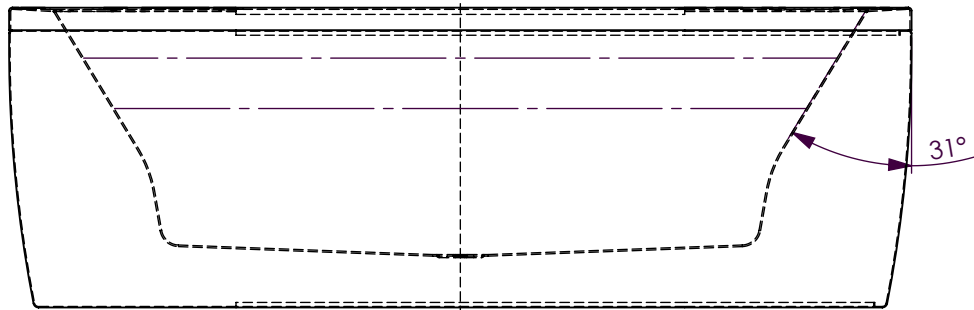

BATH VOLUME (APPROX)	
100mm Below Rim	278 Litres
200mm Below Rim	190 Litres

STEEL REINFORCING BAR

A

A

DECINA BATHROOMWARE
MINTORI 1790 FREESTANDING

DECINA BATHROOMWARE CONFIDENTIAL
& PROPRIETARY.
ALL INFORMATION ON THIS DRAWING
PROPERTY OF
DECINA BATHROOMWARE.

NOMINAL MEASUREMENTS ONLY -
MANUFACTURING TOLERANCE +/- 5mm APPLY

Drawn: S Trood
Scale: 1:15
Sheet: A4

Sunday, 21 November 2010

MINTORI FREESTANDING - DETAILS