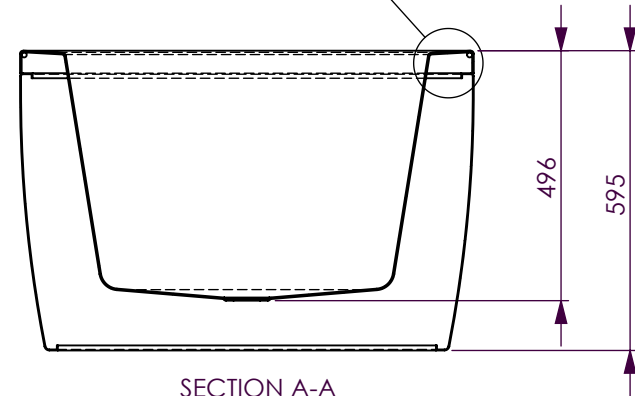

BATH VOLUME (APPROX)	
100mm Below Rim	278 Litres
200mm Below Rim	190 Litres

STEEL REINFORCING BAR

A

A

DECINA BATHROOMWARE
MINTORI 1790 FREESTANDING

DECINA BATHROOMWARE CONFIDENTIAL
& PROPRIETARY.
ALL INFORMATION ON THIS DRAWING
PROPERTY OF
DECINA BATHROOMWARE.

NOMINAL MEASUREMENTS ONLY -
MANUFACTURING TOLERANCE +/- 5mm APPLY

Drawn: S Trood
Scale: 1:15
Sheet: A4

Sunday, 21 November 2010

MINTORI FREESTANDING - DETAILS