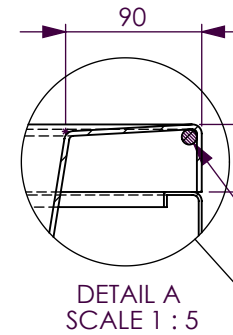

BATH VOLUME (APPROX)	
100mm Below Rim	278 Litres
200mm Below Rim	190 Litres

STEEL REINFORCING BAR

A

A

DECINA BATHROOMWARE
MINTORI 1790 FREESTANDING

DECINA BATHROOMWARE CONFIDENTIAL
& PROPRIETARY.
ALL INFORMATION ON THIS DRAWING
PROPERTY OF
DECINA BATHROOMWARE.

NOMINAL MEASUREMENTS ONLY -
MANUFACTURING TOLERANCE +/- 5mm APPLY

Drawn: S Trood
Scale: 1:15
Sheet: A4

Sunday, 21 November 2010

MINTORI FREESTANDING - DETAILS