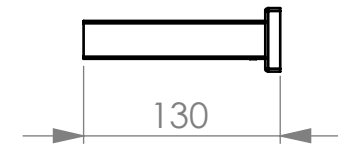

BATHROOM BUTLER® 8500 Series DOUBLE RAIL -800mm

Finish:

Code:

POLISHED GRADE 304 Stainless Steel

8585POLS

BRUSHED GRADE 304 Stainless Steel

8585BRSH

Dimensions given are in millimeters.
Bathroom Butler® reserves the right to alter and/or remove
designs from time to time without prior notice.
This drawing is to be used for reference purposes only. E &O.E.