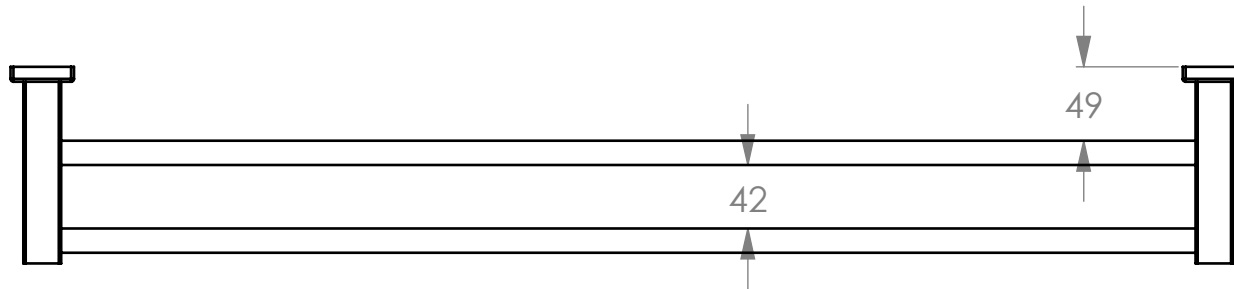

BATHROOM BUTLER® 8500 Series DOUBLE RAIL -800mm

Finish:

Code:

POLISHED GRADE 304 Stainless Steel

8585POLS

BRUSHED GRADE 304 Stainless Steel

8585BRSH

Dimensions given are in millimeters.
Bathroom Butler® reserves the right to alter and/or remove
designs from time to time without prior notice.
This drawing is to be used for reference purposes only. E &O.E.