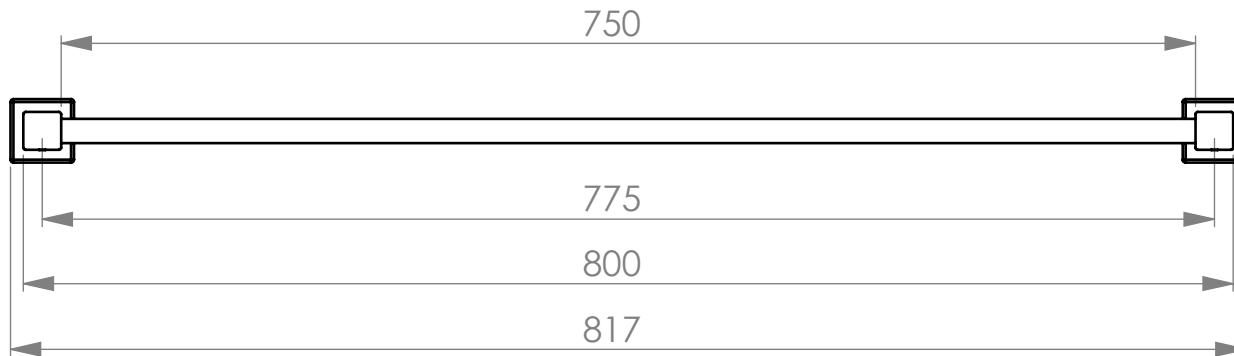

BATHROOM BUTLER® 8500 Series DOUBLE RAIL -800mm

Finish:

Code:

POLISHED GRADE 304 Stainless Steel

8585POLS

BRUSHED GRADE 304 Stainless Steel

8585BRSH

Dimensions given are in millimeters.
Bathroom Butler® reserves the right to alter and/or remove
designs from time to time without prior notice.
This drawing is to be used for reference purposes only. E &O.E.