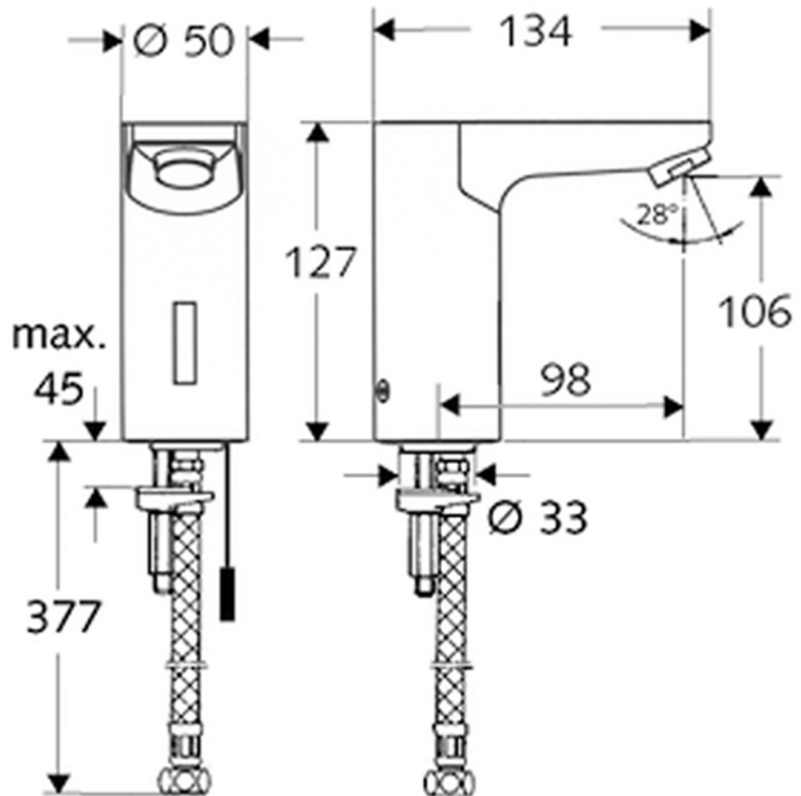

Celis E Basin Tap Single Temperature

Product Image

Product Details

SKU:	012640699
Brand:	Schell
Range:	Celis
Warranty:	2 Years
WELS:	6 Star 4.5 LPM, Reg #: T29692

Additional Features

Required Product
6V Battery Pack 015570099 OR 6V Transformer TR02

Recommended Products
Bluetooth Module 009160099

Technical Specification

Additional Notes

- * Touchless Operation
- * 24hr Stagnation Flush Option
- * Self Adjusting "Smart Sensor"
- * Adjustable Detection Range(Short-Medium-Long)
- * Cleaning Mode
- * Optional 140mm Tap Extension available 012710699
- * Optional Bluetooth Module 009160099

Note: All dimensions are in millimetres and are subject to normal manufacturing variations. Always use the physical product measurements for cut-outs and rough-ins as the technical details shown may differ from the actual product. Use acetic cured silicone sealant. Do not use epoxy type adhesives. Clean with damp cloth. Do not use abrasive cleaners, liquids or pastes.