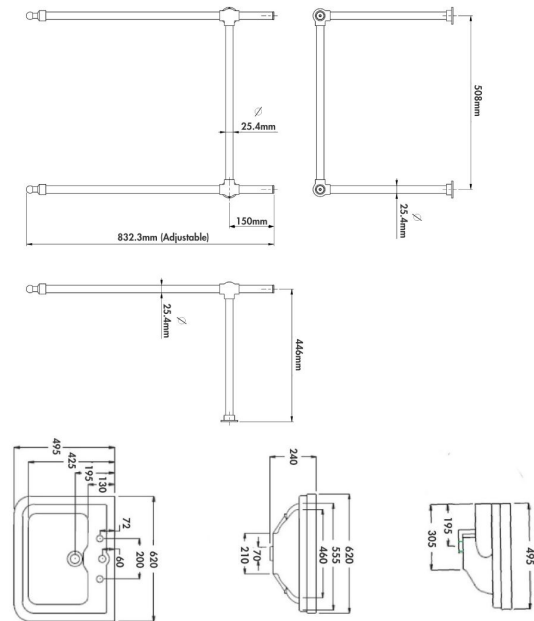

Stafford 62 x 50 Nuovo Basin Stand

Code: ST6201BS

Specifications

- Tap holes available: one or three
- Basin Material: Ceramic
- Requires Waste: 32mm with overflow
- Mounting Options: On basin stand, pedestal or wall hung
- Finishes available: Chrome, Brushed Brass PVD, or Brushed Nickel PVD.
- Strong 21 gauge pipe structure (0.75mm)
- Fully adjustable in height, width and depth
- Made from raw brass not recycled brass for a perfect finish and longevity
- Slat shelf or marble shelf holds up to 30kg

Product Options

ST6201BS-CH-1TH: Stafford 62 x 50 Chrome Basin Stand - 1TH

ST6201BS-CH-3TH: Stafford 62 x 50 Chrome Basin Stand - 3TH

ST6202BS-BB-1TH: Stafford 62 x 50 Brushed Brass Basin Stand - 1TH

ST6202BS-BB-3TH: Stafford 62 x 50 Brushed Brass Basin Stand - 3TH

ST6203BS-BN-1TH: Stafford 62 x 50 Brushed Nickel Basin Stand - 1TH

ST6203BS-BN-3TH: Stafford 62 x 50 Brushed Nickel Basin Stand - 3TH

Warranty

For peace of mind, Turner Hastings offers the following warranty on this product and its components: