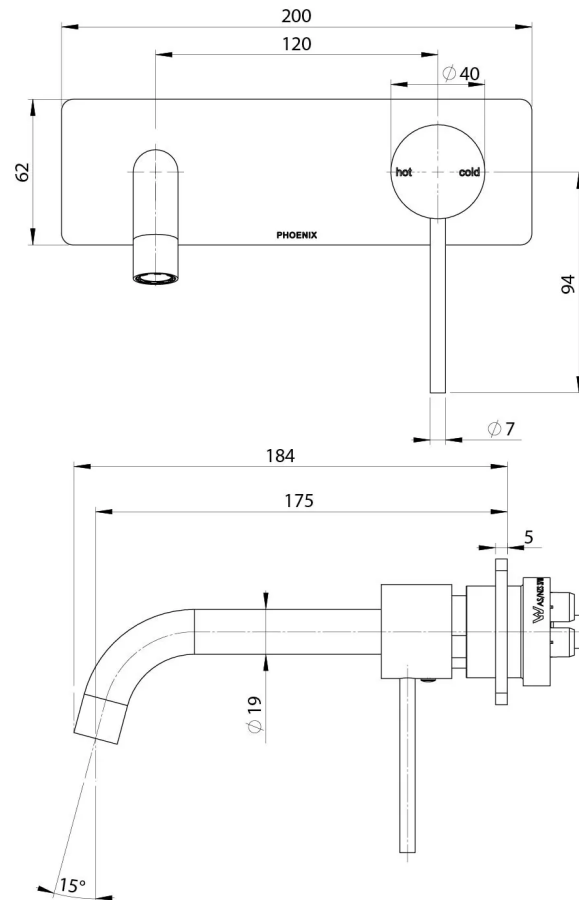

SWITCHMIX

VIVID SLIMLINE SWITCHMIX WALL BASIN / BATH MIXER SET 180MM FIT-OFF KIT

SPECIFICATIONS

AVAILABLE IN

VS2812-00
Chrome

VS2812-40
Brushed Nickel

VS2812-31
Brushed Carbon

VS2812-10
Matte Black

Please visit <https://www.phoenixtapware.com.au/warranty> to view the full warranty

While we aim to ensure the specifications shown are correct at time of printing, Phoenix Tapware reserves the right to make modifications without prior notice. Always use the physical product measurements for mark-ups and roughing-in as the line drawing shown may differ from the actual product over time. All measurements are shown in millimetres. Colours may vary from image shown.