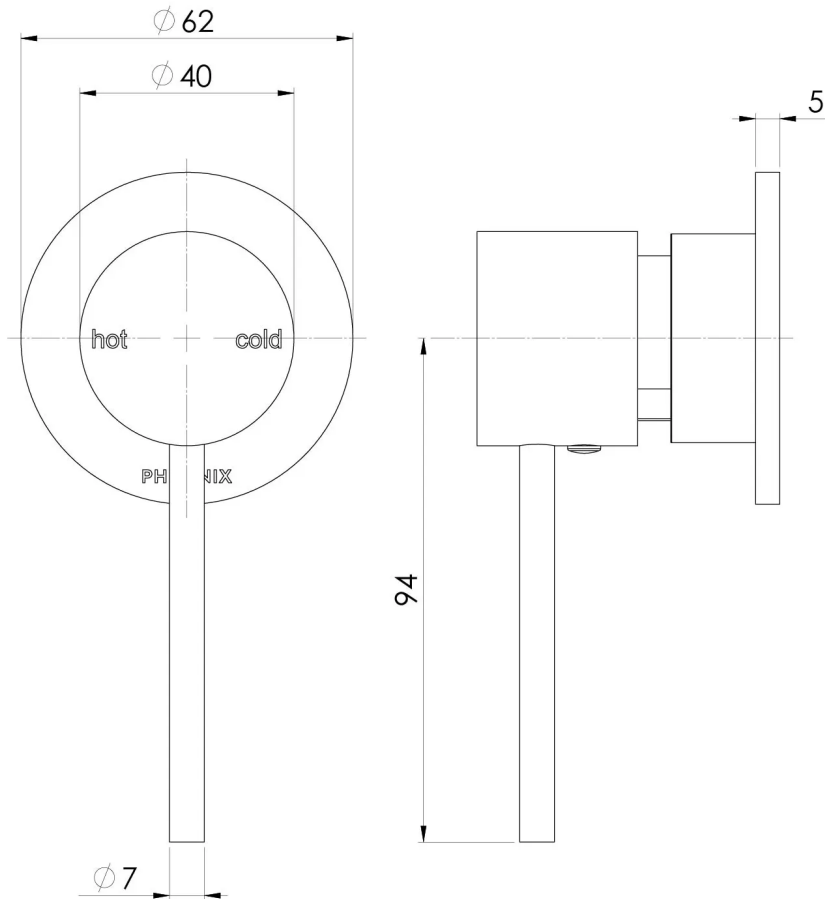

SWITCHMIX

VIVID SLIMLINE SWITCHMIX SHOWER / WALL MIXER 60MM BACKPLATE FIT-OFF KIT

SPECIFICATIONS

AVAILABLE IN

VS2807-00
Chrome

VS2807-40
Brushed Nickel

VS2807-31
Brushed Carbon

VS2807-10
Matte Black

Please visit <https://www.phoenixtapware.com.au/warranty> to view the full warranty

While we aim to ensure the specifications shown are correct at time of printing, Phoenix Tapware reserves the right to make modifications without prior notice. Always use the physical product measurements for mark-ups and roughing-in as the line drawing shown may differ from the actual product over time. All measurements are shown in millimetres. Colours may vary from image shown.