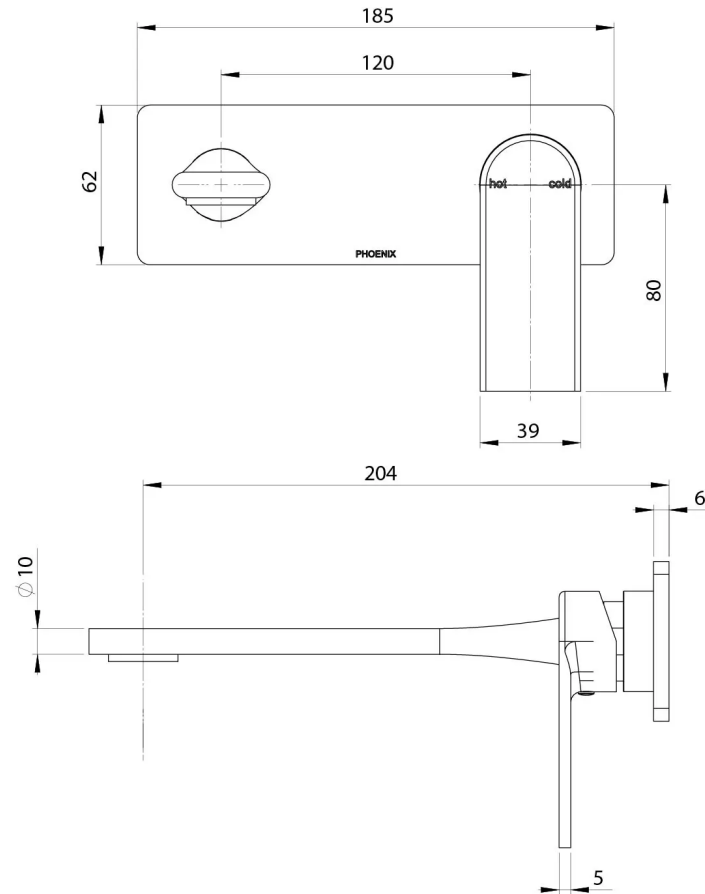

# SWITCHMIX

TEEL SWITCHMIX WALL BASIN / BATH MIXER SET 200MM FIT-OFF KIT

## SPECIFICATIONS

Please visit <https://www.phoenixtapware.com.au/warranty> to view the full warranty

While we aim to ensure the specifications shown are correct at time of printing, Phoenix Tapware reserves the right to make modifications without prior notice. Always use the physical product measurements for mark-ups and roughing-in as the line drawing shown may differ from the actual product over time. All measurements are shown in millimetres. Colours may vary from image shown.