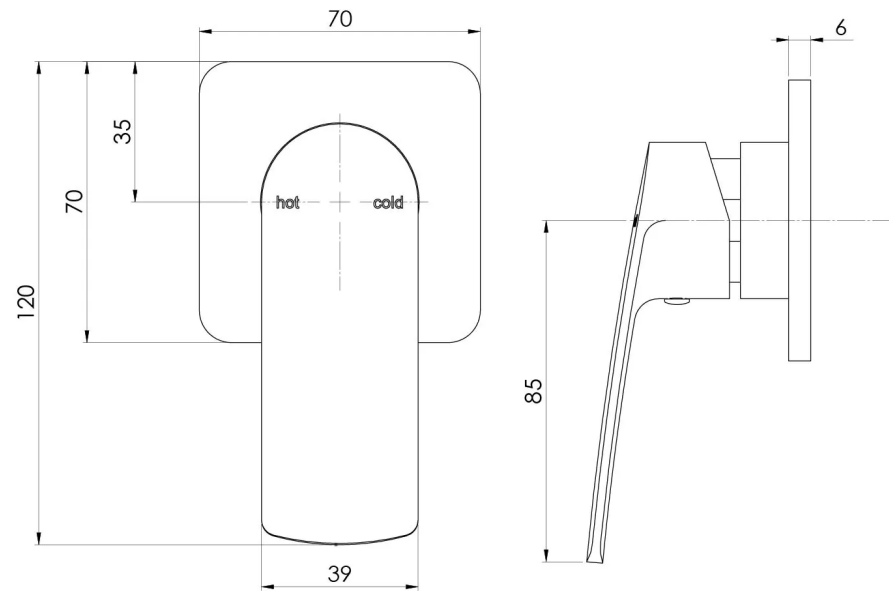

SWITCHMIX

MEKKO SWITCHMIX SHOWER / WALL MIXER FIT-OFF KIT

SPECIFICATIONS

AVAILABLE IN

115-2805-00
Chrome

115-2805-40
Brushed Nickel

115-2805-10
Matte Black

INFORMATION

Please visit <https://www.phoenixtapware.com.au/warranty> to view the full warranty

While we aim to ensure the specifications shown are correct at time of printing, Phoenix Tapware reserves the right to make modifications without prior notice. Always use the physical product measurements for mark-ups and roughing-in as the line drawing shown may differ from the actual product over time. All measurements are shown in millimetres. Colours may vary from image shown.