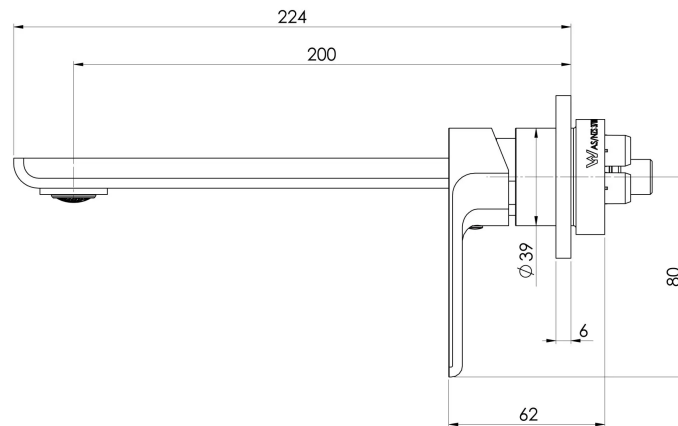

GLOSS MKII

GLOSS MKII SWITCHMIX WALL BASIN / BATH MIXER SET FIT-OFF KIT

SPECIFICATIONS

AVAILABLE IN

135-2812-00
Chrome

135-2812-40
Brushed Nickel

135-2812-31
Brushed Carbon

135-2812-10
Matte Black

Please visit <https://www.phoenixtapware.com.au/warranty> to view the full warranty

While we aim to ensure the specifications shown are correct at time of printing, Phoenix Tapware reserves the right to make modifications without prior notice. Always use the physical product measurements for mark-ups and roughing-in as the line drawing shown may differ from the actual product over time. All measurements are shown in millimetres. Colours may vary from image shown.