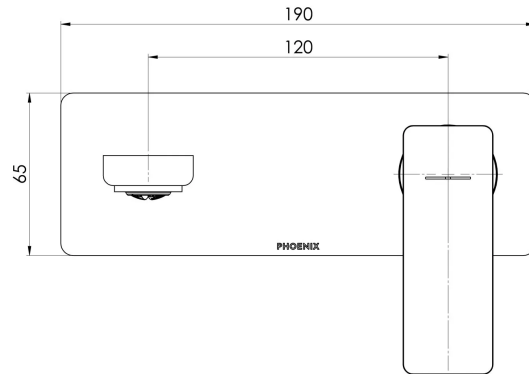

GLOSS MKII

GLOSS MKII SWITCHMIX WALL BASIN / BATH MIXER SET FIT-OFF KIT

SPECIFICATIONS

AVAILABLE IN

135-2812-00
Chrome

135-2812-40
Brushed Nickel

135-2812-31
Brushed Carbon

135-2812-10
Matte Black

Please visit <https://www.phoenixtapware.com.au/warranty> to view the full warranty

While we aim to ensure the specifications shown are correct at time of printing, Phoenix Tapware reserves the right to make modifications without prior notice. Always use the physical product measurements for mark-ups and roughing-in as the line drawing shown may differ from the actual product over time. All measurements are shown in millimetres. Colours may vary from image shown.