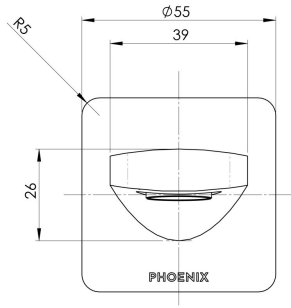

ENVIRO316

ENVIRO316 WALL BASIN / BATH OUTLET 200MM

SPECIFICATIONS

AVAILABLE IN

128-7610-51
Stainless Steel

INFORMATION

Temperature Rating
1 - 75°C

Pressure Rating
150 - 500kPa

Please visit <https://www.phoenixtapware.com.au/warranty> to view the full warranty

While we aim to ensure the specifications shown are correct at time of printing, Phoenix Tapware reserves the right to make modifications without prior notice. Always use the physical product measurements for mark-ups and roughing-in as the line drawing shown may differ from the actual product over time. All measurements are shown in millimetres. Colours may vary from image shown.