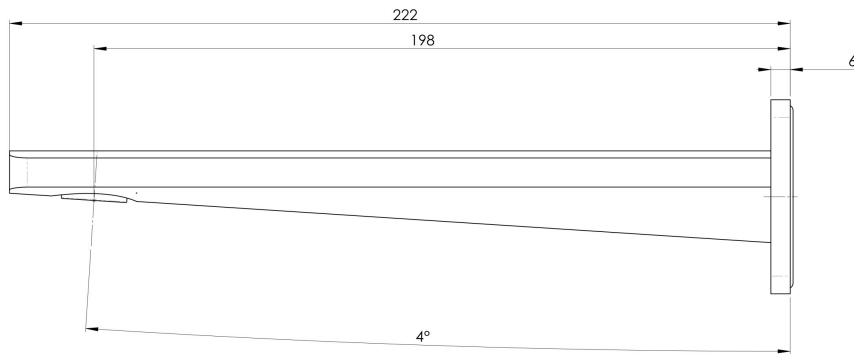

ENVIRO316

ENVIRO316 WALL BASIN / BATH OUTLET 200MM

SPECIFICATIONS

AVAILABLE IN

128-7610-51
Stainless Steel

INFORMATION

Temperature Rating
1 - 75°C

Pressure Rating
150 - 500kPa

Please visit <https://www.phoenixtapware.com.au/warranty> to view the full warranty

While we aim to ensure the specifications shown are correct at time of printing, Phoenix Tapware reserves the right to make modifications without prior notice. Always use the physical product measurements for mark-ups and roughing-in as the line drawing shown may differ from the actual product over time. All measurements are shown in millimetres. Colours may vary from image shown.