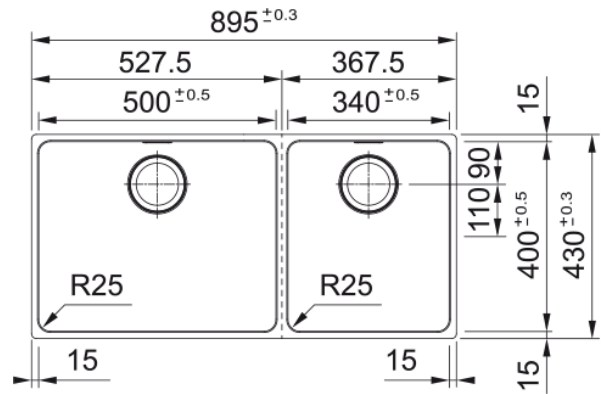

Mythos Double Bowl MYX220-50/34FPCSBR | 127.0651.157

Technical Data

Aspect

Sink type	Bowl (no drainer)
Material type	Stainless steel
Number of bowls	2
Colour	Steel
Finish	Brushed

Dimensions

Overall length	895.0
Overall depth	430.0
Length	500.0
Depth	400.0
Height	200.0
Bowl 2: length	340.0
Bowl 2: Width	400.0
Bowl 2: height	200.0

Installation

Cabinet size	90 cm
--------------	-------

Product features

Installation type	Flushmount
Installation type	Slimtop
Installation type	Undermount
Waste outlet	3 1/2"
Position of drainer	No drainer