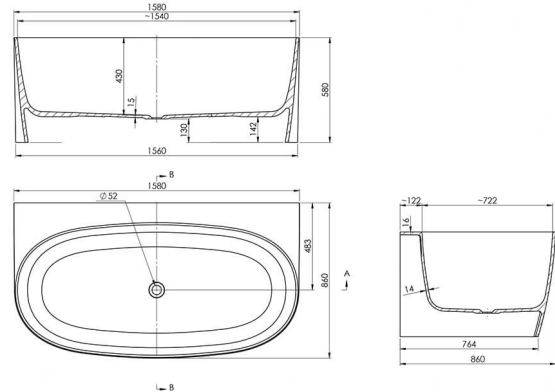

## Narva 158 x 86 MagnaCast Back To Wall Bath - Matte White

**Code:** NA1580MCB

TRADITIONAL & HAMPTONS STYLE SPECIALISTS

### Specifications

- Material: MagnaCast Mineral Composite
- Requires Waste: 40mm waste without overflow
- Weight: 150kg
- Made in Europe
- Stocked in Australia