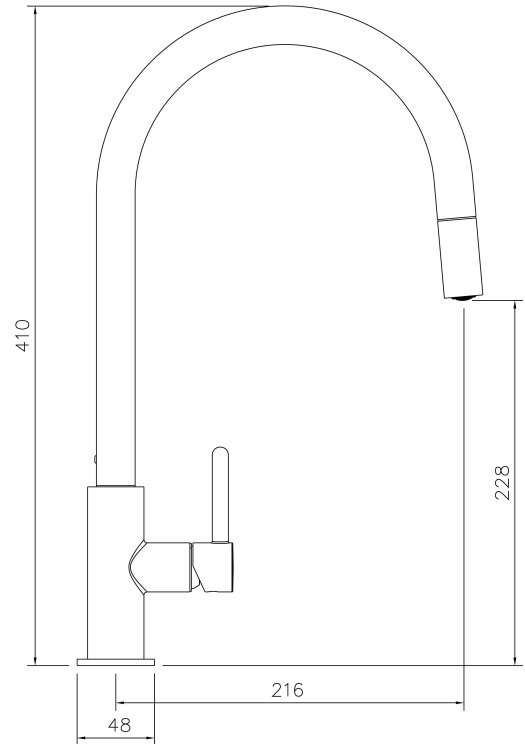

## Naples Pull Out Sink Mixer - Brushed Nickel

**Code:** NA302PM-BN

### Specifications

- Material: Brass
- Finish: Brushed Nickel
- WELS Rating: 5 Star (5.5L/min) (R:T41498)
- Quarter turn ceramic disk valves
- Watermark approved to Australian Standards
- Swivel Spout