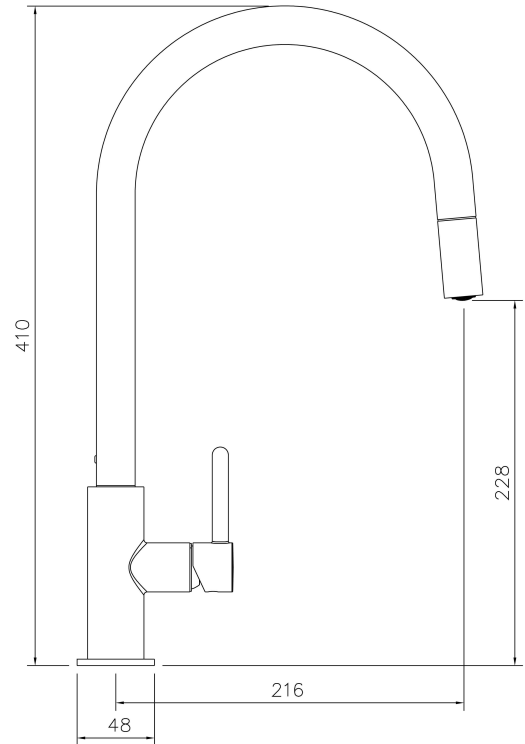

Naples Pull Out Sink Mixer - Brushed Brass

Code: NA303PM-BB

Specifications

- Material: Brass
- Finish: Brushed Brass
- WELS Rating: 5 Star (5.5L/min) (R:T41498)
- Quarter turn ceramic disk valves
- Watermark approved to Australian Standards
- Swivel Spout