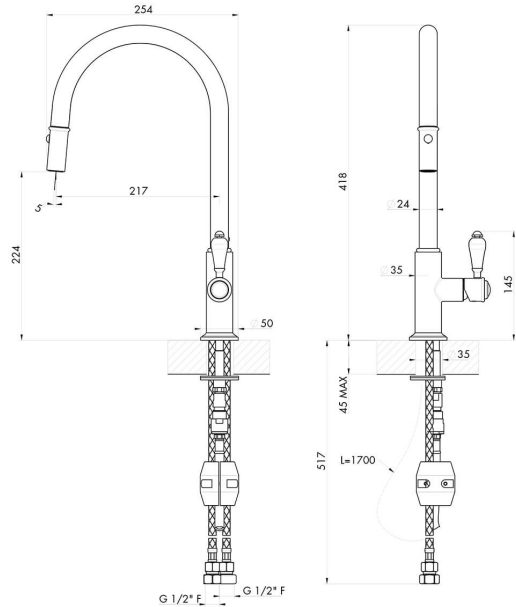

Ludlow Pull Out Sink Mixer - Chrome

Code: LU107PM-CH

Specifications

- Material: Brass
- Finish: Chrome
- WELS Rating: 5 Star (5.5L/min) (R:T41497)
- Quarter turn ceramic disk valves
- Watermark approved to Australian Standards
- Swivel Spout