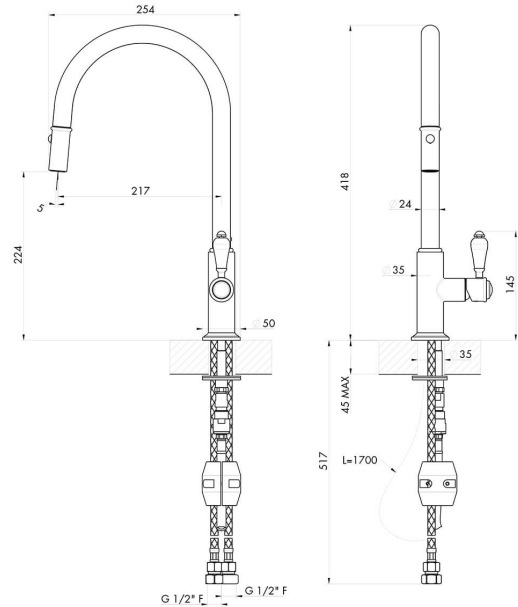

Ludlow Pull Out Sink Mixer - Brushed Nickel

Code: LU108PM-BN

Specifications

- Material: Brass
- Finish: Brushed Nickel
- WELS Rating: 5 Star (5.5L/min) (R:T41497)
- Quarter turn ceramic disk valves
- Watermark approved to Australian Standards
- Swivel Spout