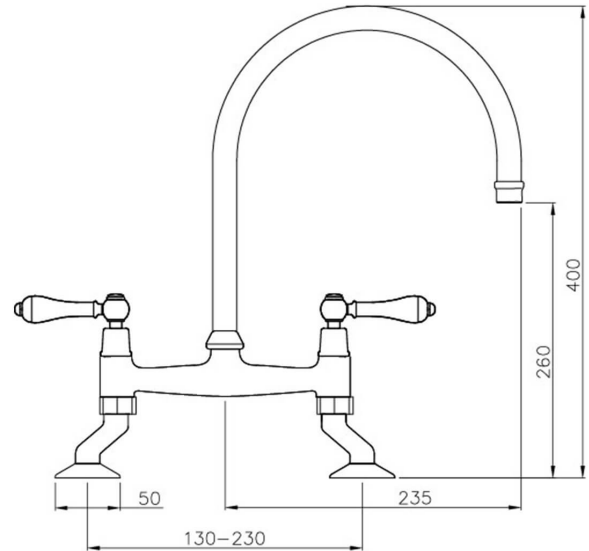

Ludlow Bridge Mixer Tap - Chrome

Code: LU104BM-CH

TRADITIONAL & HAMPTONS STYLE SPECIALISTS

Specifications

- Material: Brass
- Finish: Chrome
- WELS Rating: 5 Star (5.5L/min) (R:T41496)
- Watermark approved to Australian Standards
- Swivel Spout