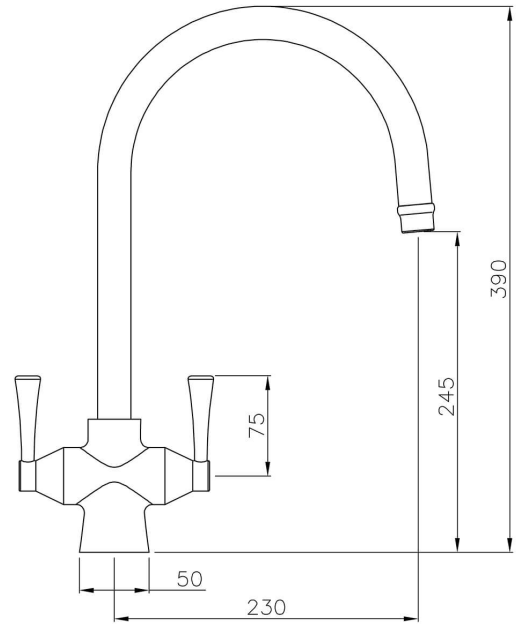

Gosford Double Sink Mixer - Brushed Brass

Code: GO203DM-BB

Specifications

- Material: Brass
- Finish: Brushed Brass
- WELS Rating: 5 Star (5.5L/min) (R:T41451)
- Quarter turn ceramic disk valves
- Watermark approved to Australian Standards
- Swivel Spout