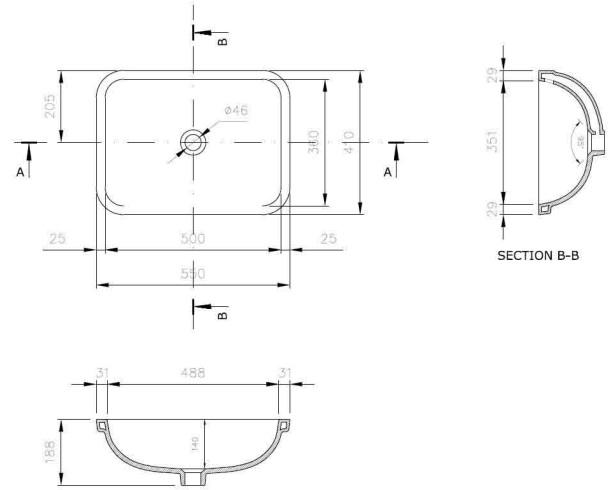

## Fino 55 x 41 Under Counter Basin - Matte black

**Code:** FI5503UCB-MB

TRADITIONAL & HAMPTONS STYLE SPECIALISTS

### Specifications

- Material: Fine fireclay
- Finish: Matte Black
- Requires waste: 32mm with overflow
- Tap Holes Available: None
- Mounting options: Under Counter