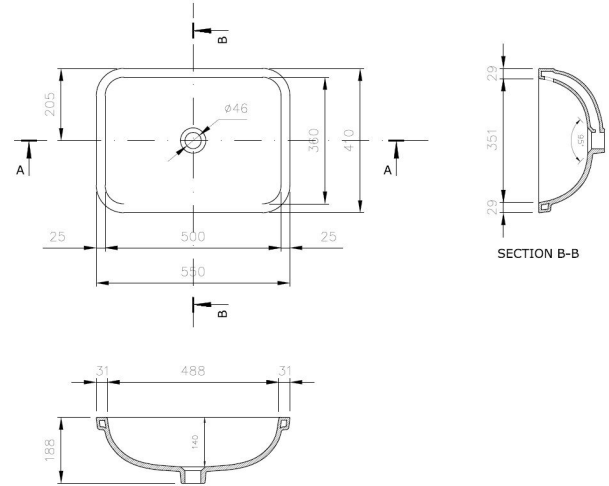

## Fino 55 X 41 Under Counter Basin - Gloss White

**Code:** FI5500UCB

TRADITIONAL & HAMPTONS STYLE SPECIALISTS

### Specifications

- Material: Fine fireclay
- Finish: Gloss White
- Requires waste: 32mm with overflow
- Tap Holes Available: None
- Mounting options: Under Counter