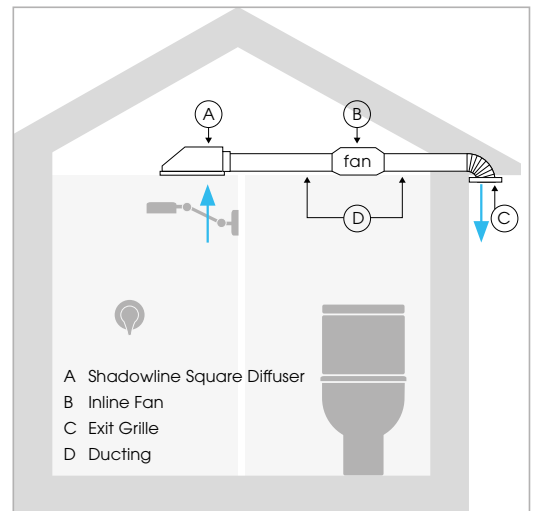

Options:

- Insulated option for ducted air conditioning systems

Shadowline Square Diffuser

Flangeless ceiling grille

Applications and Installation:

- Suitable for supply and exhaust applications
- To be used in conjunction with an inline fan such as the AXCTP (recommended) and ducting
- Suitable for interior applications including: bathrooms, laundries and general kitchen ventilation
- Can be installed by a home handyman or industry professional (electrician or airconditioning installer)

Dimensions:

Performance:

Shadowline Square Diffuser