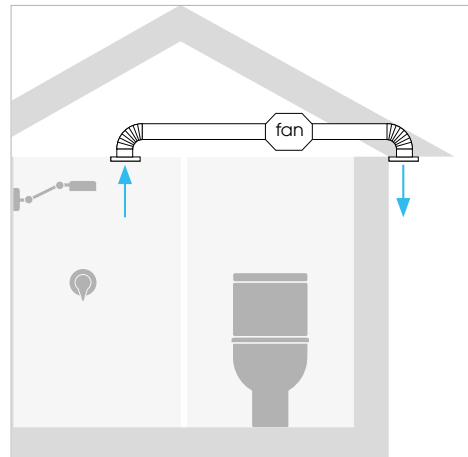

Applications and Installation:

Suitable for internal use in conjunction with a ducted ventilation system:

- Bathroom and laundry ventilation systems
- Supply air systems