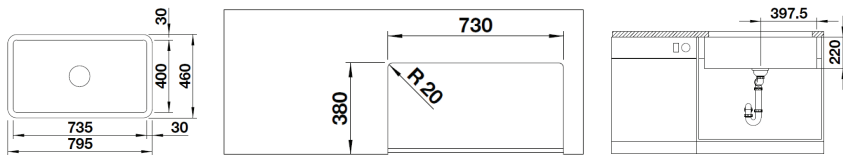

VILLAE 8

Single bowl inset farmhouse sink

BLANCO

VILLAE8WK5 White

Key Features

Engineered In Germany

Traditional elegance meets modern sophisticated design. Hand-finishing techniques and high firing temperatures resulting in a smooth, glossy, durable Ceramic PuraPlus™ surface.

Durability

Ceramic PuraPlus™ consists of clay and raw materials and covered with a glaze of quartz or feldspar that produces a glossy finish. This is both robust and resistant. This sink is unbeatably resilient, extremely durable, scratch resistant, heat resistant, unbreakable and acid resistant.

Farmhouse Apron Sink

A farmhouse-style sink offers plenty of room and are especially ideal for cumbersome pots and pans.

Designer Wastes

No additional costs after purchase.

Specifications

Method of Installation:

Inset

Cabinet Size:

80cm cabinet

Overall Dimensions:

795w x 460d x 220hmm

Cut-out Dimensions:

730w x 380d (refer to CAD drawing on the website for corner radii)

Colour:

Gloss white

Main Bowl Capacity:

65 Litres

Standard Inclusion:

Designer Wastes

Integrated Overflow:

Yes

Warranty:

30 years

Note: Measurements are within 2 - 3mm of factory tolerance. It is advisable to check dimensions of physical product when measuring for installations and before doing any cut outs.
*Due to continual product development the information provided is not final and may be subject to change.