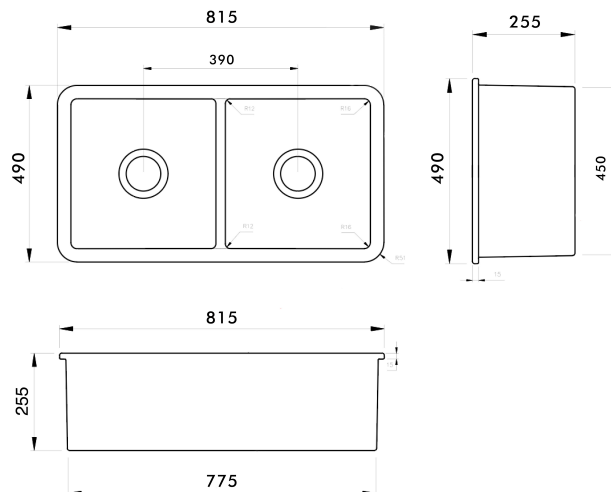

Cuisine 81 x 49 Double Inset / Undermount Fine Fireclay Sink

Code: CUD85FS

BATHROOM | KITCHEN | LAUNDRY | TRADITIONAL & HAMPTONS STYLE SPECIALISTS

Specifications

- Material: Fine Fireclay
- Finish: Gloss White
- Waste Outlets Included: 2 x 90x50mm Stainless Steel Basket Wastes
- Mounting options: Inset & Undermount
- Capacity per bowl: 32L
- Internal depth: 210mm
- Approx. external radius: 45 mm
- Suitable for use with food waste disposer – we recommend purchase of an extended flange and a model with anti-vibration collar
- Note: Fine Fireclay is a natural product and therefore subject to variations. This should be seen as a quality that adds to its unique natural beauty. Variations +/- 2% to the specifications are common and acceptable and are within industry tolerance. We always recommend the cabinet maker and stone provider has the actual sink with them to measure before making cabinetry or cutting stone. For more information please visit our Installation Care & Warranty page or Contact Us.