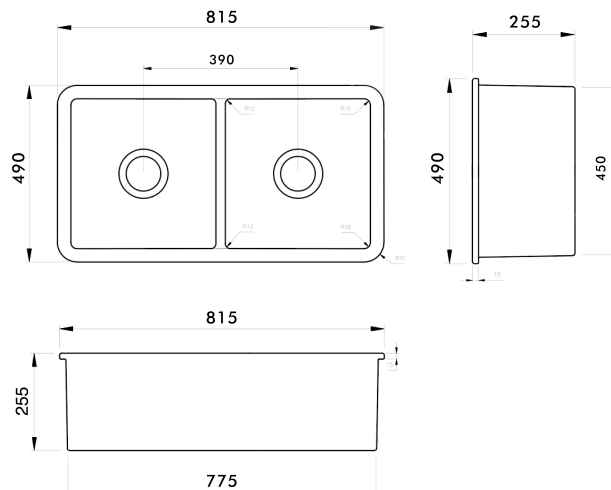

Cuisine 81 x 49 Double Inset / Undermount Fine Fireclay Matte Black Sink

Code: CUD81FS-MB

BATHROOM | KITCHEN | LAUNDRY | TRADITIONAL & HAMPTONS STYLE SPECIALISTS

Specifications

- Upgrade Options: Coloured finish basket wastes are available RRP \$59 incl. GST when purchased together with this sink. [Please see link here](/kitchen/basket-wastes)
- Material: Fine Fireclay
- Finish: Matte Black
- Waste outlets included: 90x50mm Stainless Steel Basket Wastes
- Mounting options: Inset & Undermount
- Capacity per bowl: 32L
- Internal depth: 210mm
- Approx. external radius: 45 mm
- Suitable for use with food waste disposer – we recommend purchase of an extended flange and a model with anti-vibration collar
- Note: Fine Fireclay is a natural product and therefore subject to variations. This should be seen as a quality that adds to its unique natural beauty. Variations +/- 2% to the specifications are common and acceptable and are within industry tolerance. We always recommend the cabinet maker and stone provider has the actual sink with them to measure before making cabinetry or cutting stone. For more information please visit our Installation Care & Warranty page or Contact Us.