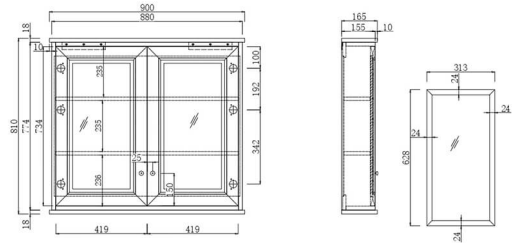

Coventry 90 x 81 Mirror Shaving Cabinet

Code: CO902SC

TRADITIONAL & HAMPTONS STYLE SPECIALISTS

Specifications

- Material: Genuine rubberwood timber
- Thick-plated bevelled mirror
- Cabinet Finish: White Polyurethane Satin
- Includes concealed sturdy wall brackets
- Configuration: Two soft close doors with Blum hardware
- Includes internal shelves
- Chrome knob handles come included free with this mirror shaving cabinet. If you would like to upgrade to antique brass, just add the code THSP006 at \$0 or for matte black, just add the code THSP007 at \$0 and the quantity needed for the mirror shaving cabinet