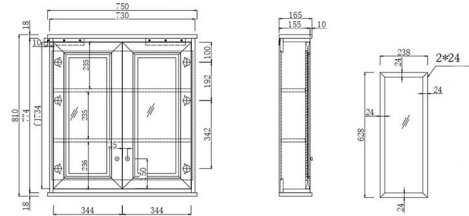

Coventry 75 x 81 Mirror Shaving Cabinet

Code: CO752SC

TRADITIONAL & HAMPTONS STYLE SPECIALISTS

Specifications

- Material: Genuine rubberwood timber
- Thick-plated bevelled mirror
- Cabinet Finish: White Polyurethane Satin
- Includes concealed sturdy wall brackets
- Configuration: Two soft close doors with Blum hardware
- Includes internal shelves
- Chrome knob handles come included free with this mirror shaving cabinet.
- If you would like to upgrade to antique brass, just add the code THSP006 at \$0 or for matte black, just add the code THSP007 at \$0 and the quantity needed for the mirror shaving cabinet