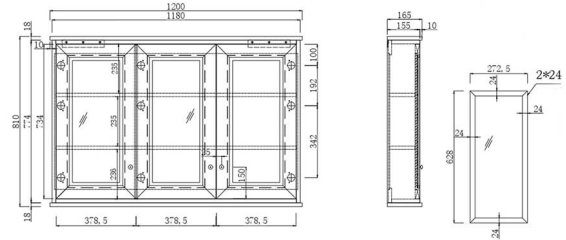

## Coventry 120 x 81 Mirror Shaving Cabinet

**Code:** CO1202SC

BATHROOM | KITCHEN | LAUNDRY | TRADITIONAL & HAMPTONS STYLE SPECIALISTS

### Specifications

- Material: Genuine rubberwood timber
- Thick-plated bevelled mirror
- Cabinet Finish: White Polyurethane Satin
- Includes concealed sturdy wall brackets
- Configuration: Three soft close doors with Blum hardware
- Includes internal shelves
- Chrome knob handles come included free with this mirror shaving cabinet. If you would like to upgrade to antique brass, just add the code THSP006 at \$0 or for matte black, just add the code THSP007 at \$0 and the quantity needed for the mirror shaving cabinet