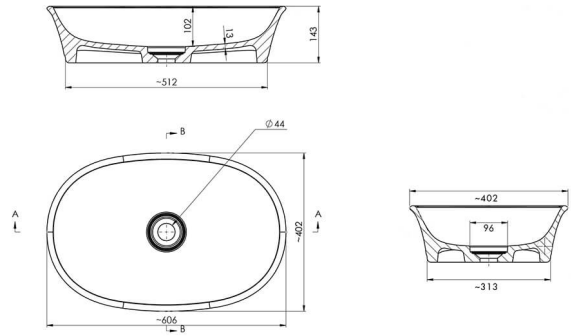

Claremont 60 MagnaCast Basin - Matte White

Code: CL601BA

TRADITIONAL & HAMPTONS STYLE SPECIALISTS

Specifications

- Material: MagnaCast Mineral Composite
- Requires Waste: 32mm waste without overflow
- Made in Europe
- Stocked in Australia

Warranty

For peace of mind, Turner Hastings offers the following warranty on this product and its components:

MagnaCast - 5 years

For more details, [click here](#) to refer to our warranty page.

BATHROOM | KITCHEN | LAUNDRY